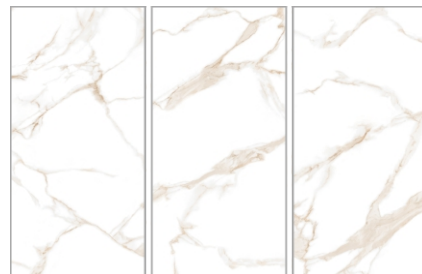

ONYX SKY

HIGH GLOSSY

3 RANDOM