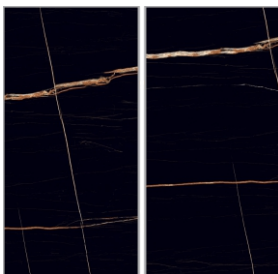

9mm thickness

SAHARA BLACK

RICH MATT

2 RANDOM

ARMANI GREY

RICH MATT

2 RANDOM

Imperio Stone