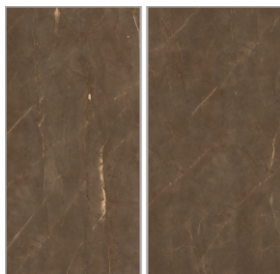

DEVCI CREMA

Imperio Stone

1200x
2400mm

Rich
SURFACE

9mm thickness

2 RANDOM