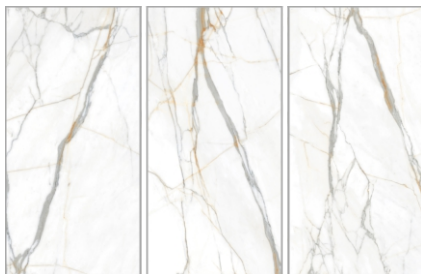

**1200X2400MM**

LARGE FORMAT PORCELAIN SLABS

**IMPERIUS**  
**I** TILES

**RICH MATT + CARVING**

STATUARIO DOES

RICH MATT+CARVING

3 RANDOM

LEVANTO LIGHT