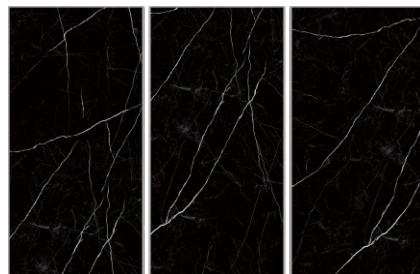

DEVCI GREY

RICH MATT

3 RANDOM